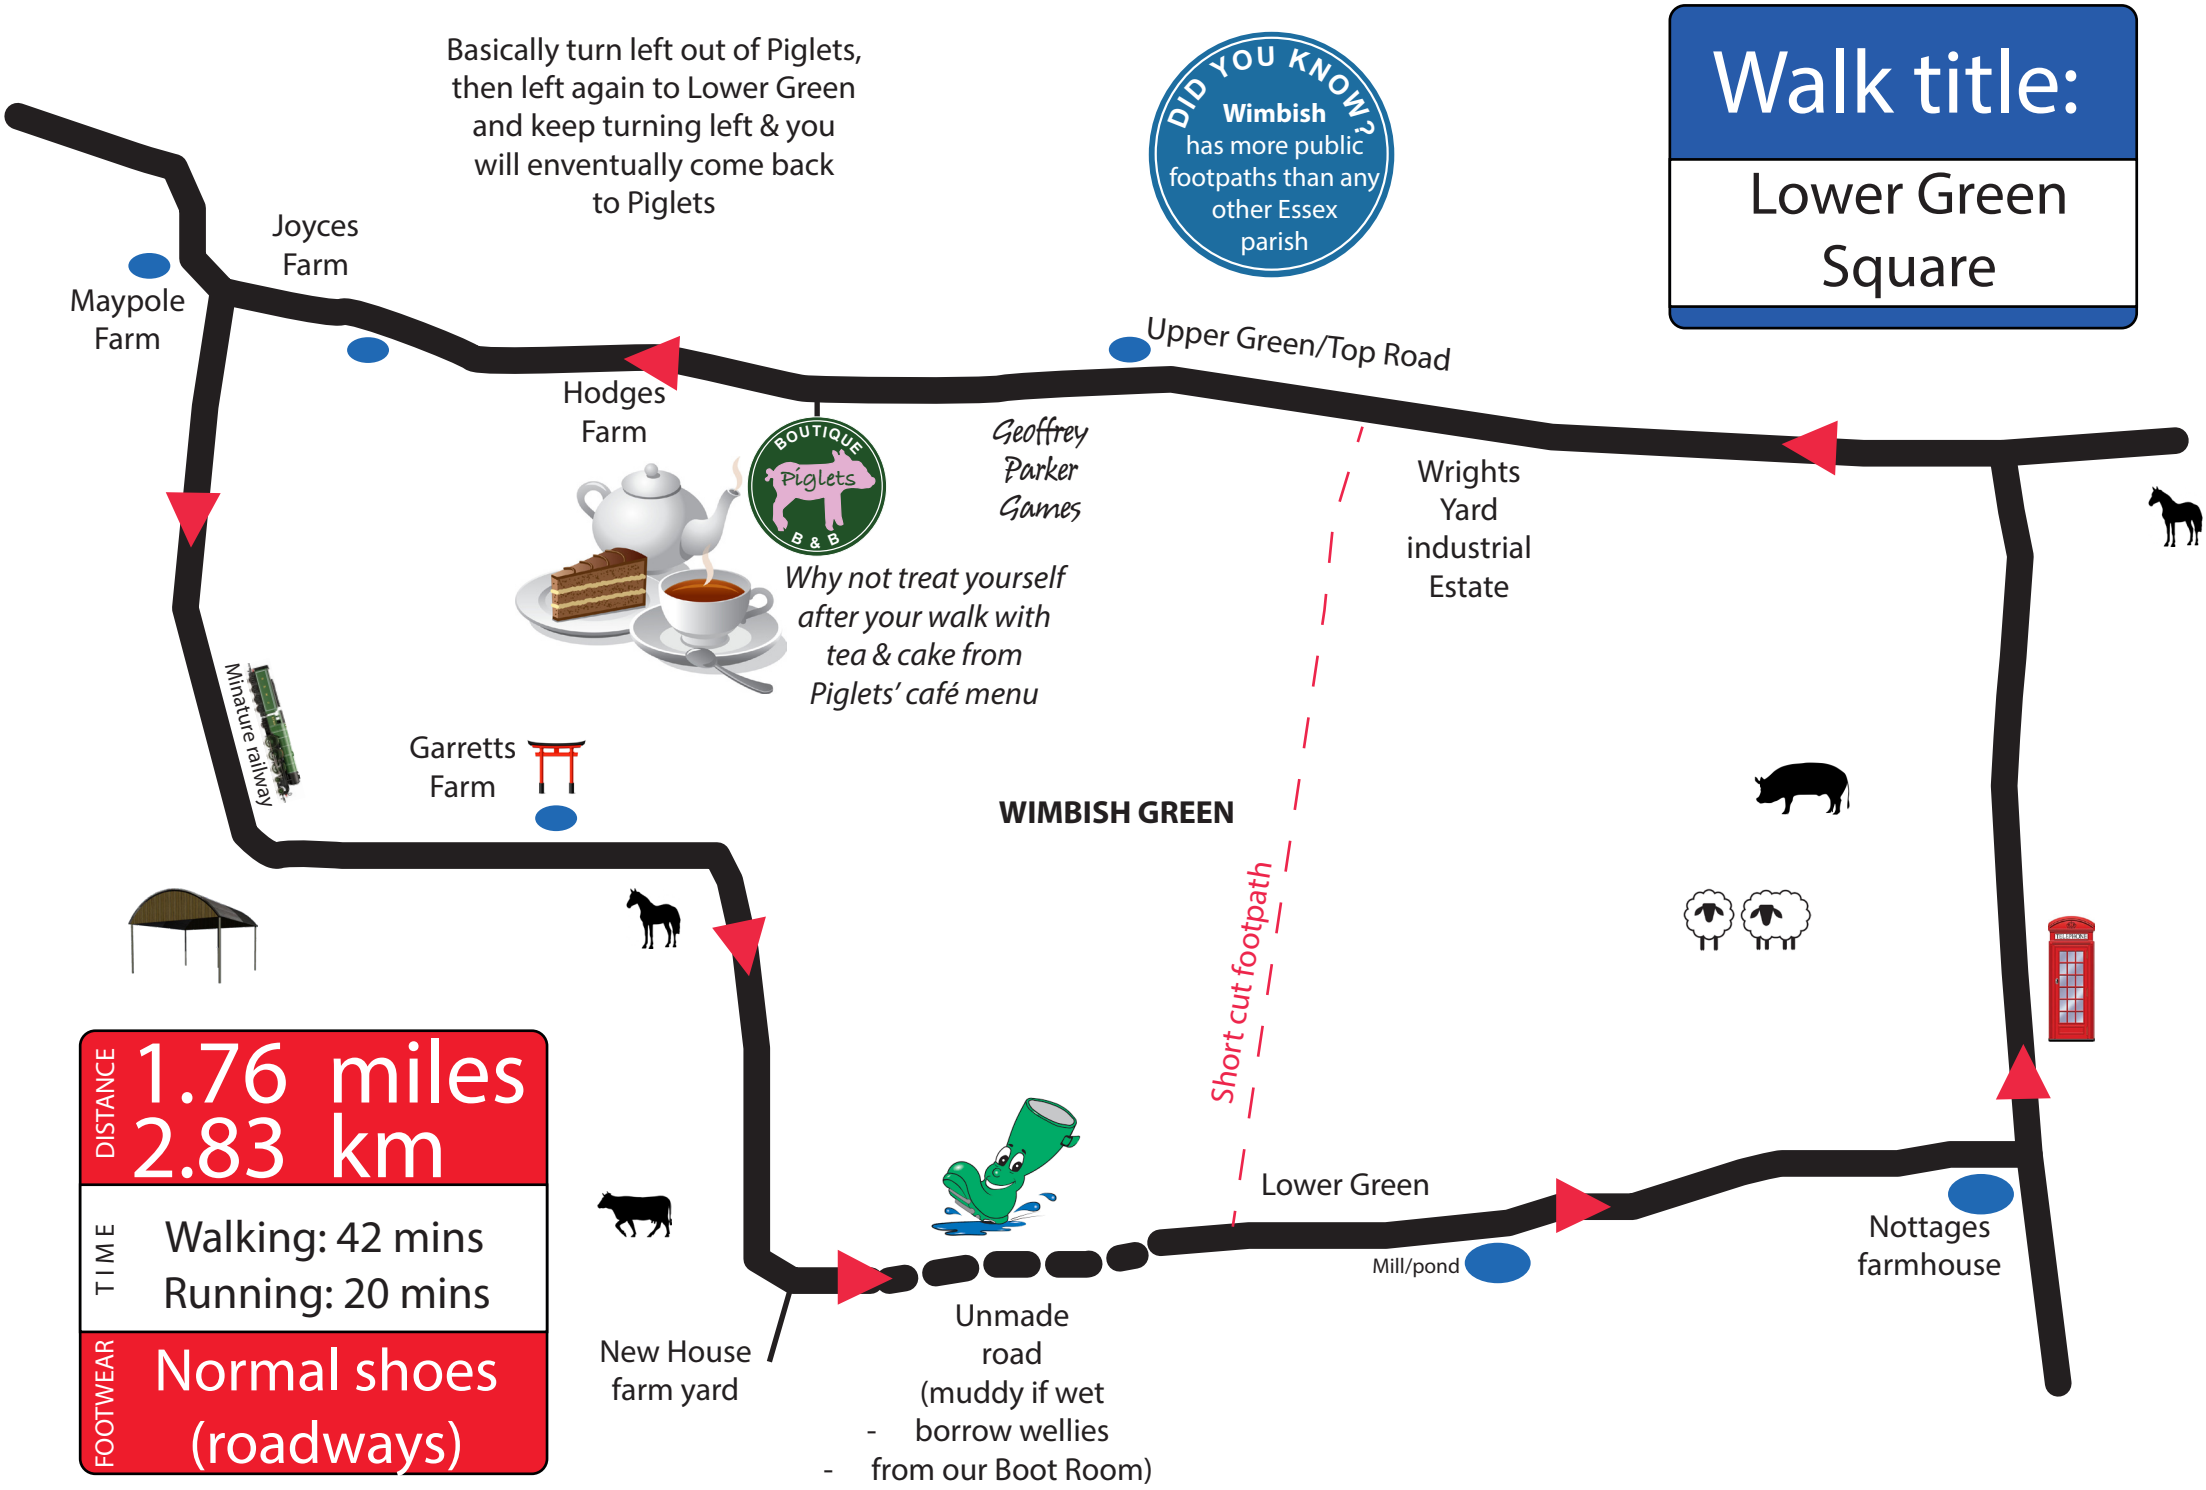

Walk title: Lower Green Square

DID YOU KNOW?
Wimbish has more public footpaths than any other Essex parish

Basically turn left out of Piglets, then left again to Lower Green and keep turning left & you will eventually come back to Piglets

DISTANCE	1.76 miles 2.83 km
TIME	Walking: 42 mins Running: 20 mins
FOOTWEAR	Normal shoes (roadways)

New House farm yard
Unmade road (muddy if wet)
- borrow wellies
- from our Boot Room)